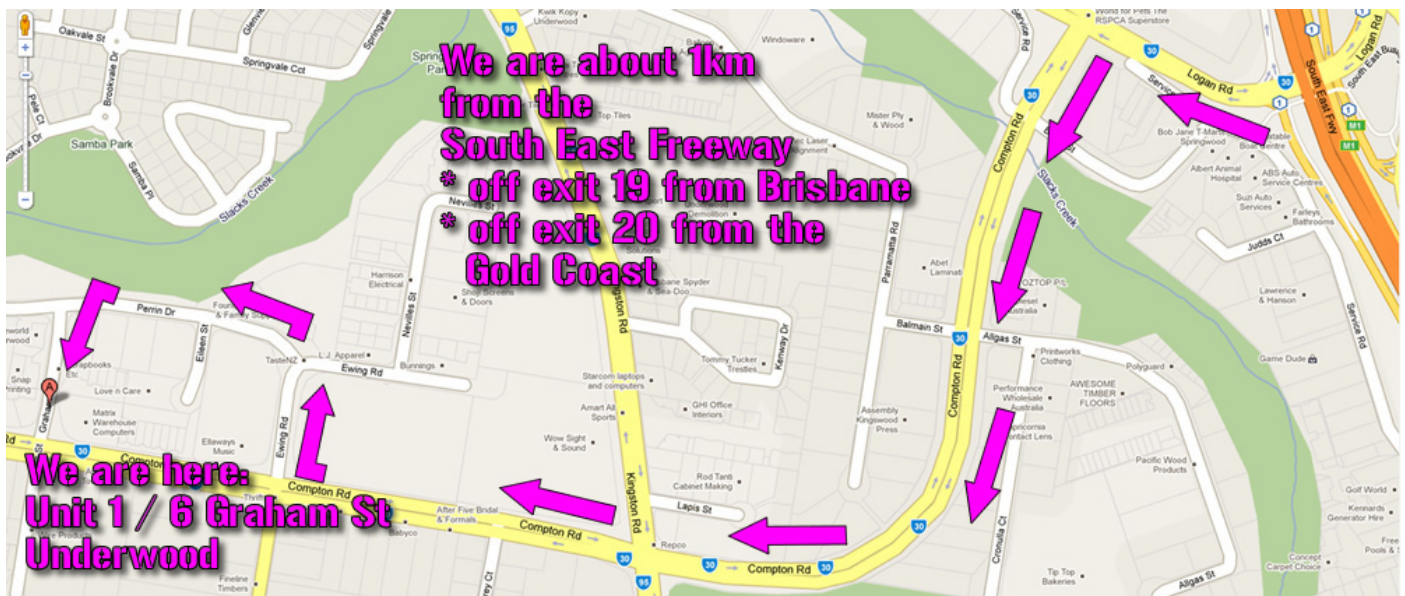

How to Find us

From Brisbane

Go South from the City along the Pacific Motorway, exit at Rochedale Rd (exit 19). After 900m turn right onto Logan Rd, Springwood. Turn left into Compton Rd, travel around 1km and then turn right into Ewing Rd. At the roundabout turn left, Graham ST is the 2nd left. Drive Time: Around 15-20mins

From the Gold Coast

Go North from the Gold Coast along the Pacific Motorway, take the Logan Rd Exit (exit 20) get in the left lane and turn left into Logan Rd. Then at the first set of traffic lights, turn left again into Compton Rd. Travel just over 1km and turn right into Ewing Rd. At the roundabout turn left, Graham ST is the 2nd left. Drive Time: Around 35-40mins